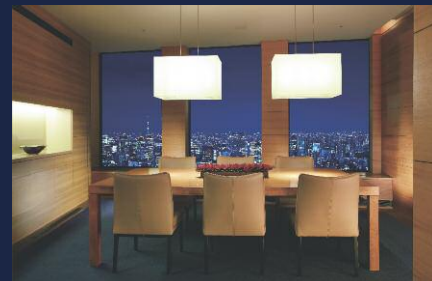

六本木ヒルズクラブご利用時のお願い

ドレスコード

スマートカジュアルを適用させていただきます。クラブにふさわしいスマートカジュアルの服装をお願いします。ゲストにも適用されますので、ご来館の際はご注意ください。

- ・男性の方につきましては、襟のついたシャツ又はジャケットの着用をお願いします。
- ・女性の方につきましては、キャミソール等をお召しの場合は上着の着用をお願いします。

以下の服装はお断りさせていただきます。

- ・浴衣、運動着、丈の短いズボン（半ズボン、パミュダなど）、穴の開いたジーンズ、ビーチサンダル、下駄、雪駄等

お子様のご利用

- ・平日の中学生未満のお子様のご利用はお断りします。
- ・土・日・祝日については会員同伴のお子様はご来館いただけます。

写真およびビデオ撮影

クラブ内における写真およびビデオ等の撮影はご遠慮ください。（ただし家庭内その他これに準ずる限られた範囲以内での利用目的の撮影は認めます。）

会員特典(抜粋)

1. ・各種クラブイベントに参加できます。
   - ・グランドハイアット東京及びアンダーズ東京にご宿泊の際、割引特典を受けられます。（一部適用除外日あり）
   - ・グランドハイアット東京及びアンダーズ東京内のレストラン、バーでのご飲食料金が10%OFFになります。（宴会除く）
   - ・会員と同伴のゲストは、六本木ヒルズ駐車場を六本木ヒルズクラブご利用時間分は無料といたします。（P3 ホテル駐車場は除く）
   - ・六本木ヒルズカントリークラブ、静ヒルズカントリークラブ、イーグルポイントゴルフクラブをご利用いただけます。
   - ・会員と同伴のゲストは、東京シティビュー並びに森美術館に無料でご入館いただけます。（宴会ご利用時は除く。特別展示を除く）
   - ・ご利用金額に応じてクラブポイントを加算し、お食事券としてプレゼントします。
   - ・海外の提携クラブをご利用いただけます。
2. ※会員特典は、変更になる場合がございます。予めご了承ください。

入会に関するお問い合わせは、メンバーシップまでお願いいたします。
tel: 03-6406-6060 9:30-18:30 (平日)

施設のご案内 Dining

フィフティワン
fifty-one

ダイニング dining
11:00-22:00

バー bar
11:00-25:00

日曜・祝日/Sundays & Holidays
11:00-23:00

天川
amakawa

11:30-14:00
17:30-22:00

スターアニス
star anise

11:30-14:00
17:30-22:00

個室/Private Rooms 3

ラクチャーナ
la cucina

11:30-14:00
17:30-22:00

個室/Private Rooms 2

ザ艦バー
the sushi bar

17:30-22:00

ダイニング予約 dining reservations tel: 03-6406-6010 9:30-21:00

百味庵
hyakumi-an

11:30-14:00
17:30-22:00

個室/Private Rooms 6

ザクラブルームI (350㎡)
the club room I

会食170・立食250名
dinner/170・buffet/250guests

ザクラブルームII・III (178㎡)
the club room II & III

会食80・立食120名
dinner/80・buffet/120guests

ザスターバー
the star bar

17:30-22:00

プライベートパーティー
会食24・立食40名
Private party
dinner/24・buffet/40guests

ガラテア
galatea

席数/seating 8

プロテウス
proteus

席数/seating 24

クラブスタジオ
club studio

席数/seating 8

ザスタディ
the study

席数/seating 14