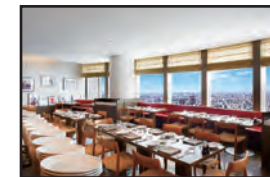

Roppongi Hills Club is a Members Club which occupies the entire 51st Floor of Roppongi Hills Mori Tower; owned by Mori Building and managed by Hyatt. The Club boasts seven spectacular restaurants, two stunning bars and some of the most sought-after banquet ing and event space in Tokyo. The Club, designed by Sir Terence Conran, provides an exquisite setting for formal business meetings, luncheons and dinners or just a simple planning session over coffee, an environment in which Members can truly relax.

日曜・祝日/Sundays & Holidays
11:00-23:00

鉄板焼き
Teppanyaki

天川 amakawa

11:30-14:00
17:30-22:00

中国料理
Chinese

スターアニス star anise

11:30-14:00
17:30-22:00

個室/Private Rooms 3

イタリア料理
Italian

ラクチャーナ la cucina

11:30-14:00
17:30-22:00

個室/Private Rooms 2

鮨
Sushi

ザ 鮨バー the sushi bar

17:30-22:00

バー
bar